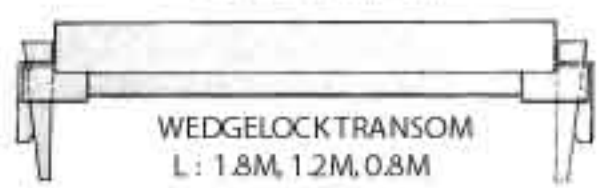

WEDGELOCK MEMBERS

WEDGELOCK STANDARD
OPEN ENDED/WEDGE SPIGOT/ ROUND SPIGOT
L : 3M, 2M, 1.5M, 1.0M

WEDGE LOCK LEDGER (CAST ENDS)
L : 2.4M, 1.8M, 1.2M

WEDGE LOCK LEDGER (PRESS ENDS)
L : 2.4M, 1.8M, 1.2M

WEDGELOCK TRANSOM
L : 1.8M, 1.2M, 0.8M

WEDGELOCK RETURN TRANSOM
L : 1.20M

WEDGELOCK 1 BOARD STAGE BRACKET

WEDGELOCK 2 & 3 BOARD STAGE BRACKET

TIE BAR L : 2.4M, 1.8M, 1.2M

WEDGELOCK DIAGONAL BRACE
L : 3.5M, 2.7M

STEEL BATTEN L : 2.4M, 1.8M, 1.2M