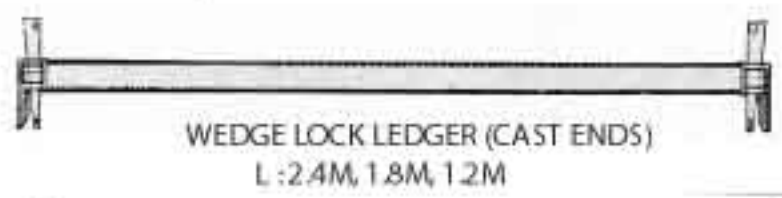

WEDGELOCK MEMBERS

WEDGELOCK STANDARD
OPEN ENDED/WEDGE SPIGOT/ ROUND SPIGOT
L : 3M, 2M, 1.5M, 1.0M

WEDGE LOCK LEDGER (CAST ENDS)
L : 2.4M, 1.8M, 1.2M

WEDGE LOCK LEDGER (PRESS ENDS)
L : 2.4M, 1.8M, 1.2M

WEDGELOCK TRANSOM
L : 1.8M, 1.2M, 0.8M

WEDGELOCK RETURN TRANSOM
L : 1.20M

WEDGELOCK 1 BOARD STAGE BRACKET

WEDGELOCK 2 & 3 BOARD STAGE BRACKET

TIE BAR L : 2.4M, 1.8M, 1.2M

WEDGELOCK DIAGONAL BRACE
L : 3.5M, 2.7M

STEEL BATTEN L : 2.4M, 1.8M, 1.2M